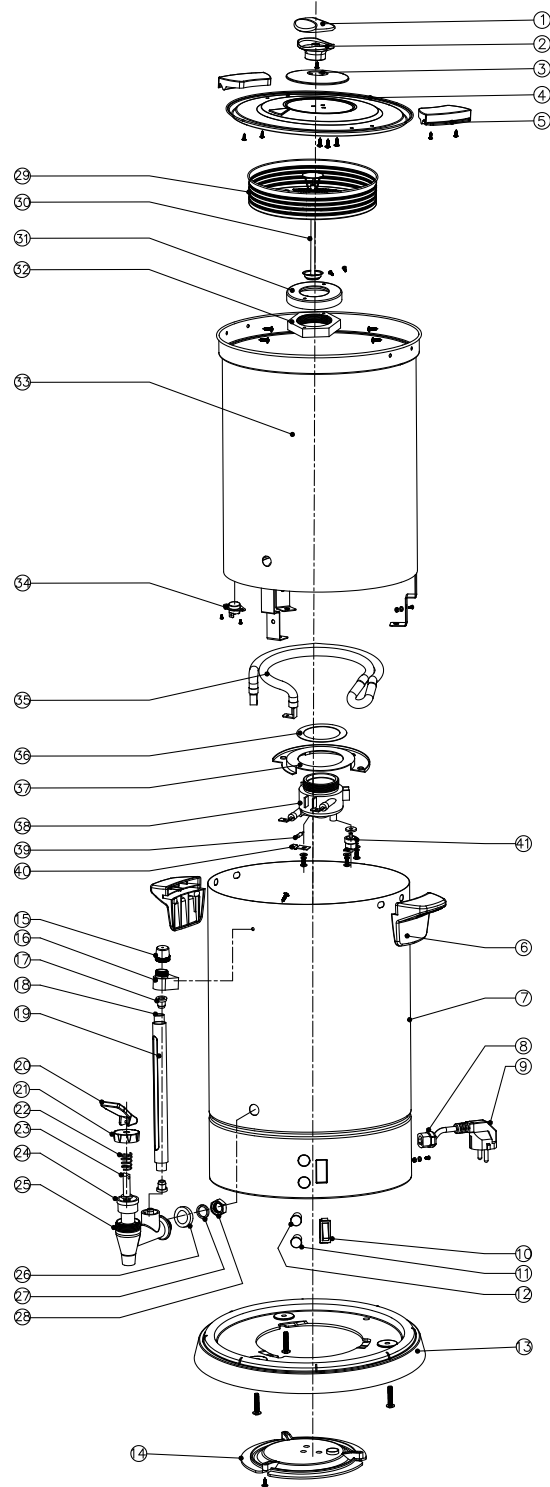

# Parts Breakdown

Model CM-CN-0089 43140

# Parts Breakdown

## Model CM-CN-0089 43140

Item No.	Description	Position	Item No.	Description	Position	Item No.	Description	Position
60869	Complete Lid Assembly for 43140	1 - 5	60882	Water Gauge Bracket for 43140	16	60897	Cover for Heater for 43140	31
60870	Side Handle for 43140	6	60883	Water Gauge Upper Seal for 43140	17	60898	Complete Heater Assembly with Nut for 43140	32, 38
60876	On/Off Switch for 43140	10	60874	Water Gauge for 43140	18	60900	88°C Thermostat for 43140	34
60877	Lamp for Warming for 43140	11	60904	Sight Glass Tube for 43140	19	60901	Tubular Holder for 43140	35
60878	Lamp for Heating for 43140	12	60887	Complete Tap Assembly for 43140	20 - 25	60902	Cover of Heater for 43140	36
60873	Base for 43140	13	60892	Complete Gasket Set of Tap for 43140	26 - 28	60903	Plate of Tubular Holder for 43140	37
60880	Cover for Base for 43140	14	60893	Coffee Filter Basket for 43140	29	60905	Fuse and Pressplate of Fuse for 43140	39 - 40
60881	Water Gauge Nut for 43140	15	60896	Coffee Stem for 43140	30	60907	Prevent Dry Heating Thermostat for 43140	41